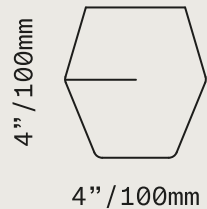

Diamond Glass

The well-balanced proportions of the Diamond Glass make it sculptural when on display and a pleasure to use. Perfectly sized for wine, water or cocktails. Available in three vibrant transparent glass colors in either a frosted or standard glass finish.

Sold in sets of four

Glass Colors:

Plum
Plum Frosted
Smoke
Smoke Frosted
Whiskey
Whiskey Frosted

Volume: 13 fl.oz / 400ml