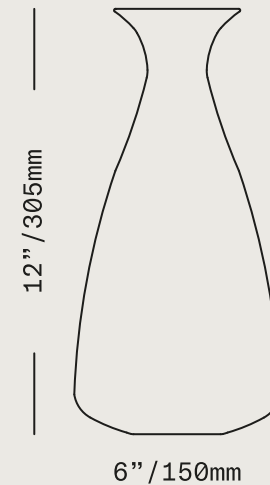

Trace Decanter

The silhouette of the Trace Decanter is both familiar and mysterious. An eminently functional decanter or your favorite wines. The flared top, finished with a precisely cut and polished edge is just right for smooth graceful pouring.

Glass Colors:

- Plum
- Plum Frosted
- Smoke
- Smoke Frosted
- Whiskey
- Whiskey Frosted

Volume: 68 fl.oz / 2L