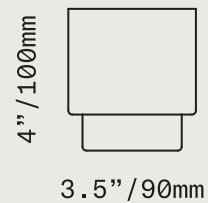

Frame Glass

The profile of the Frame Glass steps in at the base, giving a sturdy yet elegant appearance. With precise proportions and softened corners, these glasses are a pleasure to hold and to use. They work beautifully for wine and cocktails, but welcome everyday all-purpose use. Their opaque pastel colors fade in a subtle top-to-bottom ombre.

Sold in sets of four

Glass Colors:

Celadon
Pale Pink
White

Volume: 13 fl.oz / 400ml