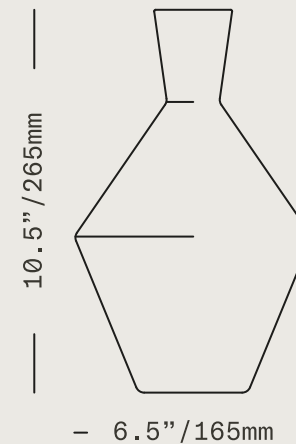

Diamond Decanter

The angular shape of the Diamond Decanter is both playful and chic, with a mid-century charm. Carefully proportioned, it is both beautiful and functional. Available in three vibrant transparent glass colors in either a frosted or standard glass finish.

Glass Colors:

- Plum
- Plum Frosted
- Smoke
- Smoke Frosted
- Whiskey
- Whiskey Frosted

Volume: 68 fl.oz / 2L