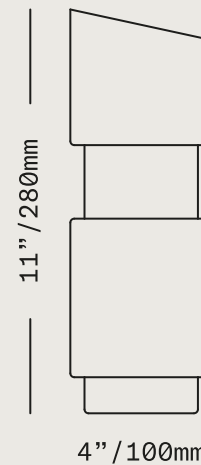

Frame Decanter

The profile of the Frame Decanter steps in and out in a series of subtle, softened right angles. The cut and polished top is given a slight bevel for a nice pour. Their opaque pastel colors fade in a subtle top-to-bottom ombre.

Glass Colors:

Celadon
Pale Pink
White

Volume: 34 fl.oz / 1L