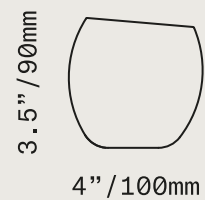

Tilt Decanter and Tilt Glass in White

Tilt Glass

True to their name, each Tilt Glass is intentionally crafted with a subtle yet unpredictable off-center tilt. Despite their playful appearance, they remain perfectly stable. The wobble of their appearance is beautiful when displayed in a group. The glasses have a rounded shape with color applied at the top rim that swirls irregularly downward around the glass in curving waves. Available in two transparent glass colors plus opaque white.

Sold in sets of four

Glass Colors:

Olivin
Smoke
White

Volume: 10 fl.oz / 300ml