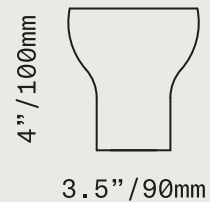

Bell Decanter and Bell Glass in Whiskey Frosted

Bell Glass

Curving “S” silhouettes give the Bell Glasses their name. Narrow at the base, they curve open into a wide bowl at the top. A smaller glass, Bell is an elegant choice for still and sparkling wines or your favorite apertif. Available in three vibrant transparent glass colors in either a frosted or standard glass finish.

Sold in sets of four

Glass Colors:

Plum
Plum Frosted
Smoke
Smoke Frosted
Whiskey
Whiskey Frosted

Volume: 6.5 fl.oz / 200ml