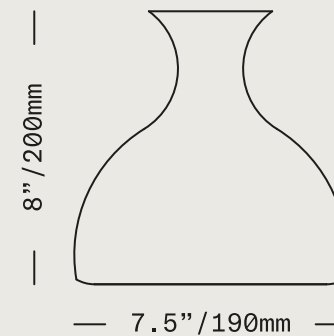

Bell Decanter

A curving “S” silhouette gives the Bell Decanter its name. Reversed from the curve of the matching Bell Glasses, the decanter is broad and flat at the base, and narrows toward the top, curving into a flared rim. The Bell Decanter is a stately, classic form that exudes gravity. Available in three vibrant transparent glass colors in either a frosted or standard glass finish.

Glass Colors:

Plum
Plum Frosted
Smoke
Smoke Frosted
Whiskey
Whiskey Frosted

Volume: 68 fl.oz / 2L