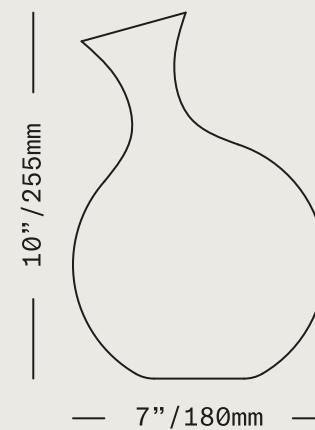

Tilt Decanter

The spherical base of the Tilt Decanter transitions into a narrow neck with a flared mouth – designed to feel great in the hand and pour perfectly. As the name suggests, these decanters are intentionally crafted with a subtle yet unpredictable off-center tilt, which varies from piece to piece. The color in the glass starts densely at the top and flows downward over the spherical base in an irregular, uncontrolled movement. Available in two transparent glass colors plus opaque white.

Glass Colors:

Olivin
Smoke
White

Volume: 84.5 fl.oz / 2.5L