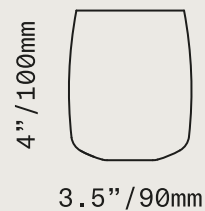

Trace Decanter and Trace Glass in Plum Frosted

Trace Glass

The sophisticated silhouette of the Trace Glass hints at traditional wine glass shapes while embracing a modern sophistication. With a gracefully curved base, the glass appears to float above the table. A perfect wine glass, Trace also brings a beautiful touch to water and fresh juices. Available in three vibrant transparent glass colors in either a frosted or standard glass finish.

Sold in sets of four

Glass Colors:

Plum
Plum Frosted
Smoke
Smoke Frosted
Whiskey
Whiskey Frosted

Volume: 13 fl.oz / 400ml