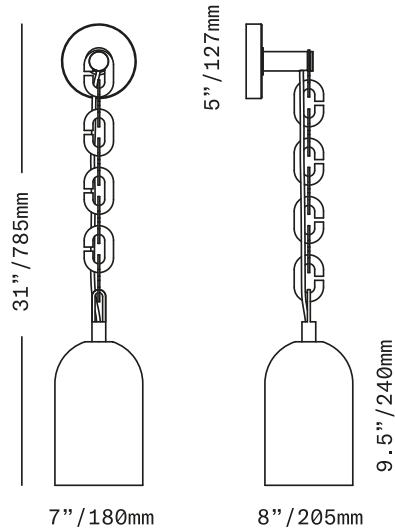

## Dome

SCONCE

A dome of handblown Czech glass with a frosted finish is suspended on a length of custom brass chain. An exposed, fabric-wrapped electrical cord runs through the chain from the canopy to the glass dome.

UL listed suitable for dry and damp locations (US & Canada)

Socket 120V G9 7W Max

LED bulb included

Field adjustable – comes standard with 8 chain links or approximately 16" of chain – additional chain links available in 2-link (approx 4") increments at additional cost

All glass dimensions are approximate – handblown glass dimensions vary by nature and intent

Made in the Czech Republic

LT334 [---][--]

Glass colors

Metal finishes

Cord colors

Dome Sconce

- Clear Frosted [FCL]
- Olivin Frosted [FOL]
- Smoke Frosted [FSM]
- White Frosted [FWT]