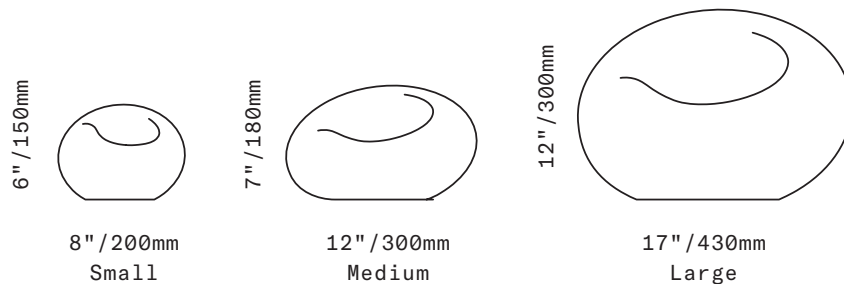

## Echo

VESSEL

*From left: Small/Pewter, Medium/Gold, Medium/Silver, Large/Blue*

SkLO Echo Vessels are rounded asymmetrical shapes of handblown Czech glass in transparent colors with dimpled voids at their tops. The vessels are mirror-finished from the inside, giving them their distinct metallic reflective surface. Intentionally off-center, each echo evokes its handblown origins.

All glass dimensions are approximate – handblown glass dimensions vary by nature and intent

Made in the Czech Republic

BL720 [---]  
BL721 [---]  
BL722 [---]

Small  
Medium  
Large

Glass colors

- Blue Mirror [BLO]
- Gold Mirror [GLD]
- Pewter Mirror [PEW]
- Silver Mirror [SLV]